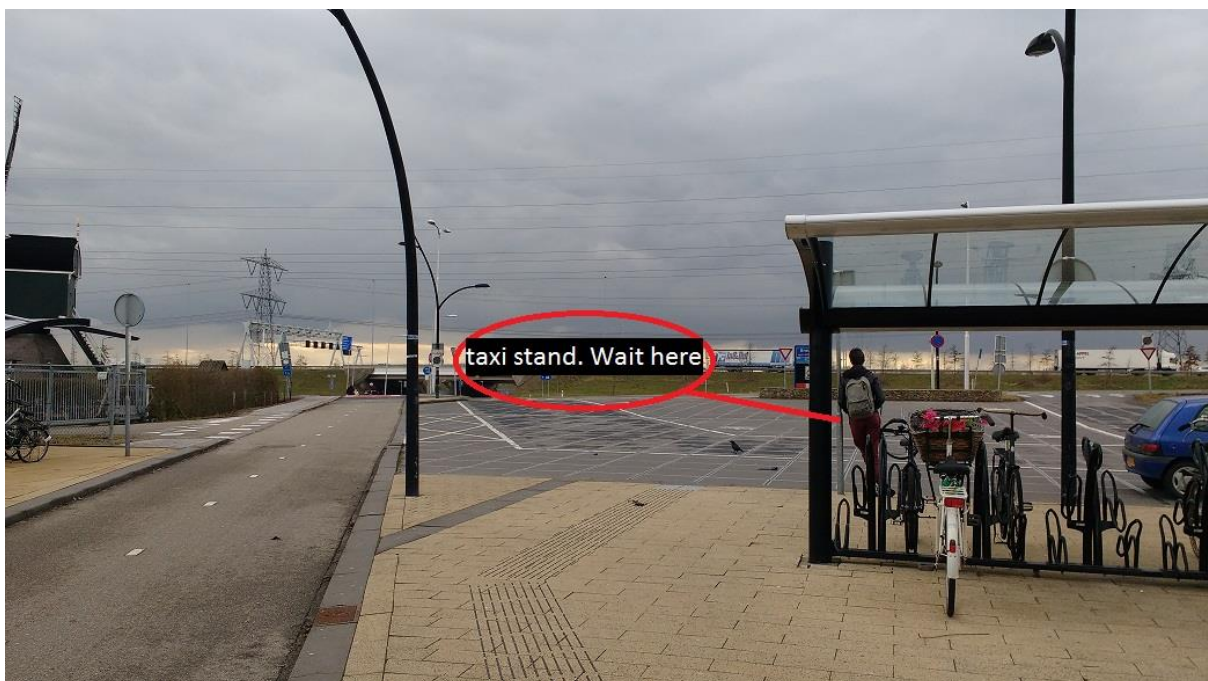

Breukelen Pickup

Step 1: After getting off the train, walk to the taxi stand.

Step 2: Wait at the taxi stand

Breukelen Pickup

A panorama view from the train station: