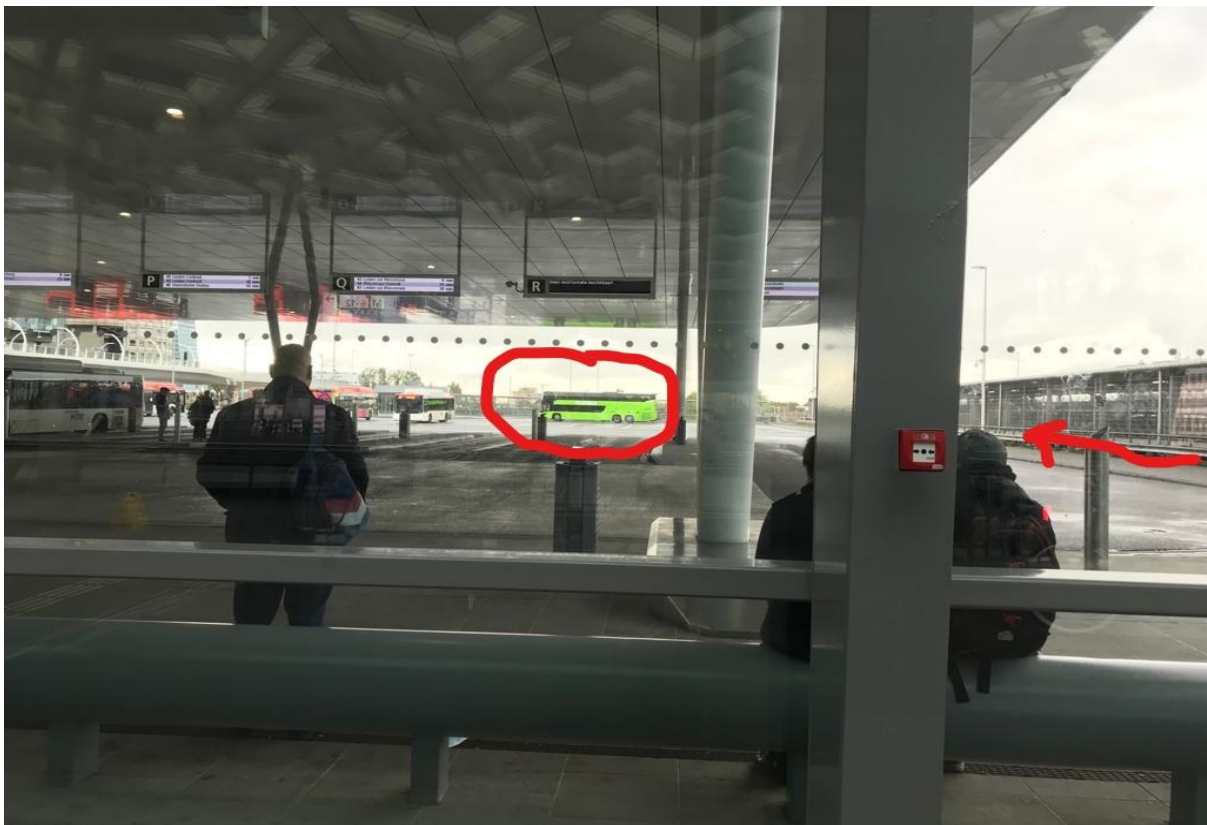

Den Haag Centraal pickup.

Step 1: At the train station follow the direction to bus/metro/taxi

Step 2: Take the escalator up for bus/Metro

Step 3: At the top of escalator, turn right.

Step 4: Walk to the far end of the bus station all the way to Flixbus/International buses stop.

Step 5: Wait here.

Note: If you are dropping off someone, you can drop off here:

- Prins Bernhardviaduct, 2595 TZ Den Haag (behind the flixbus stop)
- Kiss and Ride, den Haag Centraal