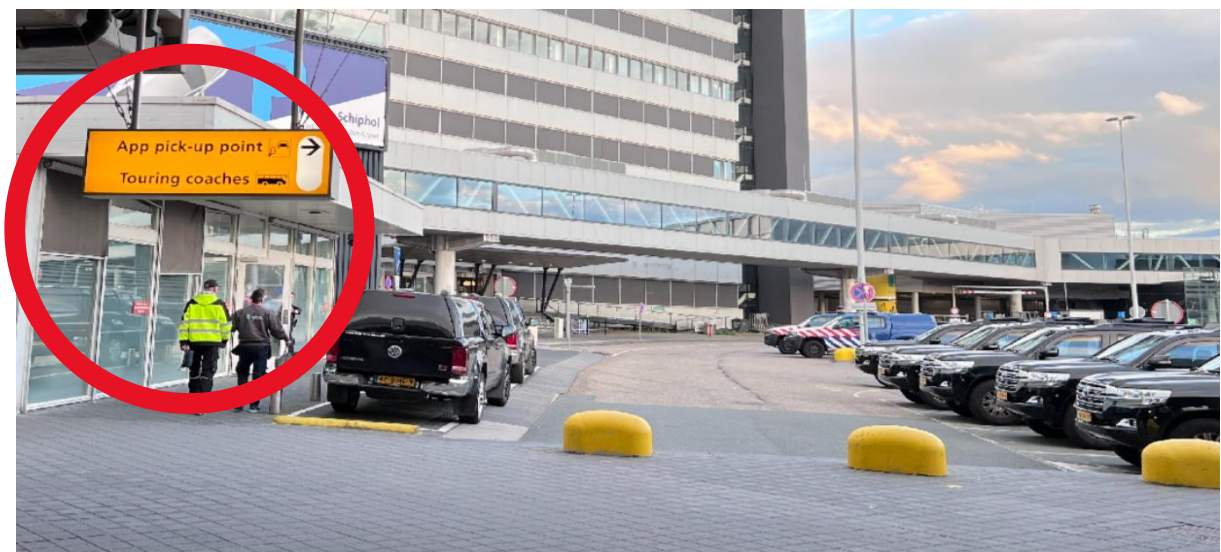

When you come out of the train station....look for the yellow board highlighted in the red circle.

Go out thru the door:

Come out of the door, turn left and walk 200mts:

Walk past amsterdam board:

Turn right here:

Follow Touring coaches sign (150mts):

Walk till the bus platform F11:

Bus will stop at one of E7 to E12 or F11, F12 platforms whichever is free: